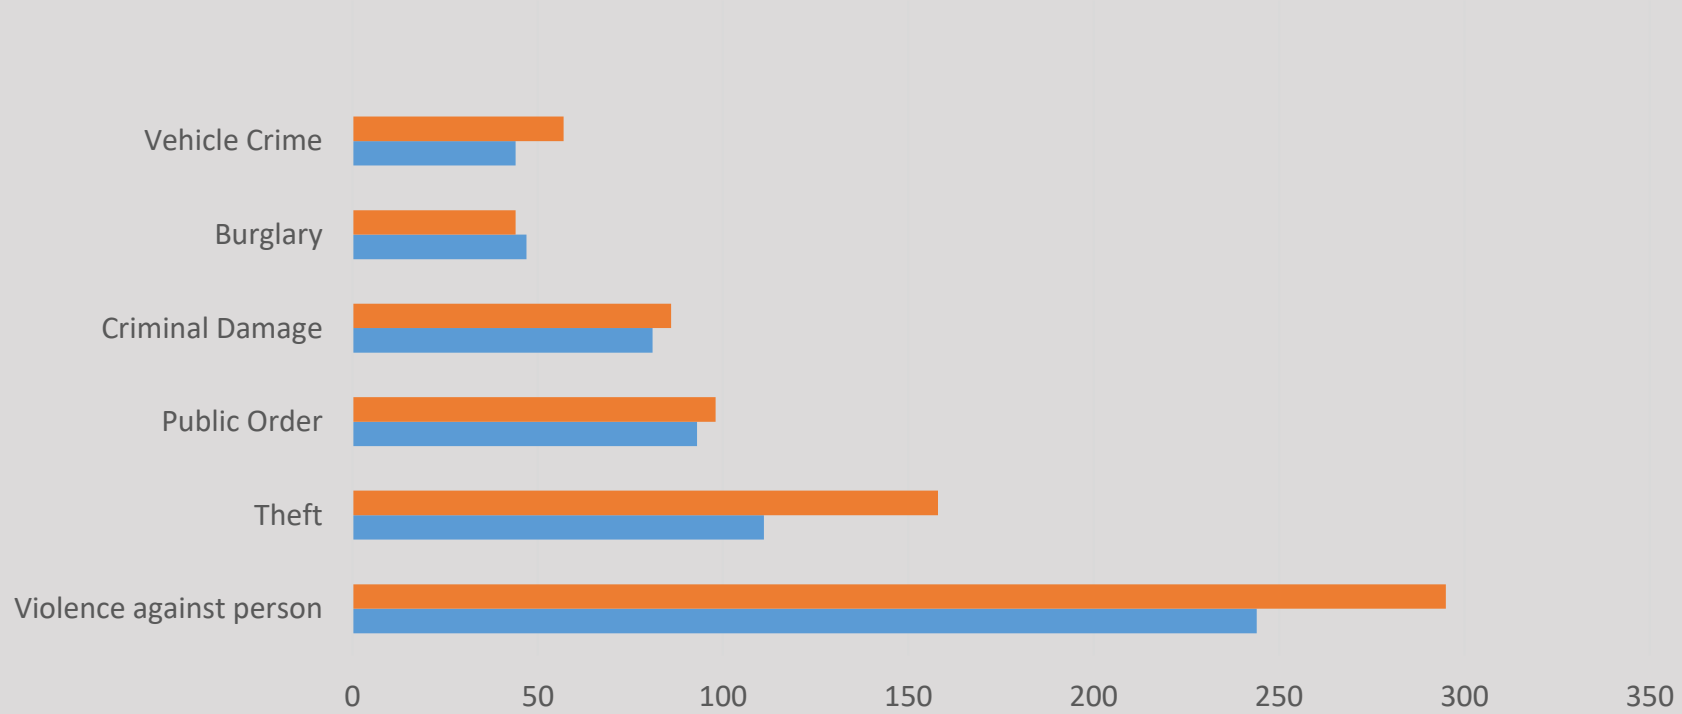

Robert Hendra
PCSO

Louise Jones
PCSO

Tony McIntosh
PCSO
School Link Officer for:
Peasedown Primary School, Wellow Primary
School

Peasedown and Paulton Crime Statistics

■ March 2021 2022
■ March 2020 2021

	Violence against person	Theft	Public Order	Criminal Damage	Burglary	Vehicle Crime
■ March 2021 2022	295	158	98	86	44	57
■ March 2020 2021	244	111	93	81	47	44